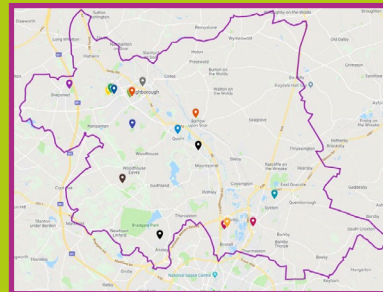

- BRES, 2019 data

MOST ADVERTISED JOBS

- Care workers
- Marketing and sales directors
- Warehouse and driving
- Teaching roles
- Managers across all industries
- Programmers and software professions
- Sales, customer service and administration roles

- Last 12 months, Labour Insight Jobs (Burning Glass Technologies)

LOCAL SECONDARY SCHOOLS & COLLEGES

- ALP Schools
- Ashmount School
- Charnwood College
- De Lisle College
- Homefield College
- Humphrey Perkins School
- Iveshead School
- Limehurst Academy
- Loughborough College
- Maplewell Hall School
- Rawlins Academy
- Sense College Loughborough
- The Cedars Academy
- The Martin High School Anstey
- The Roundhill Academy
- Welbeck Defence Sixth Form College
- Woodbrook Vale School
- Wreake Valley Academy